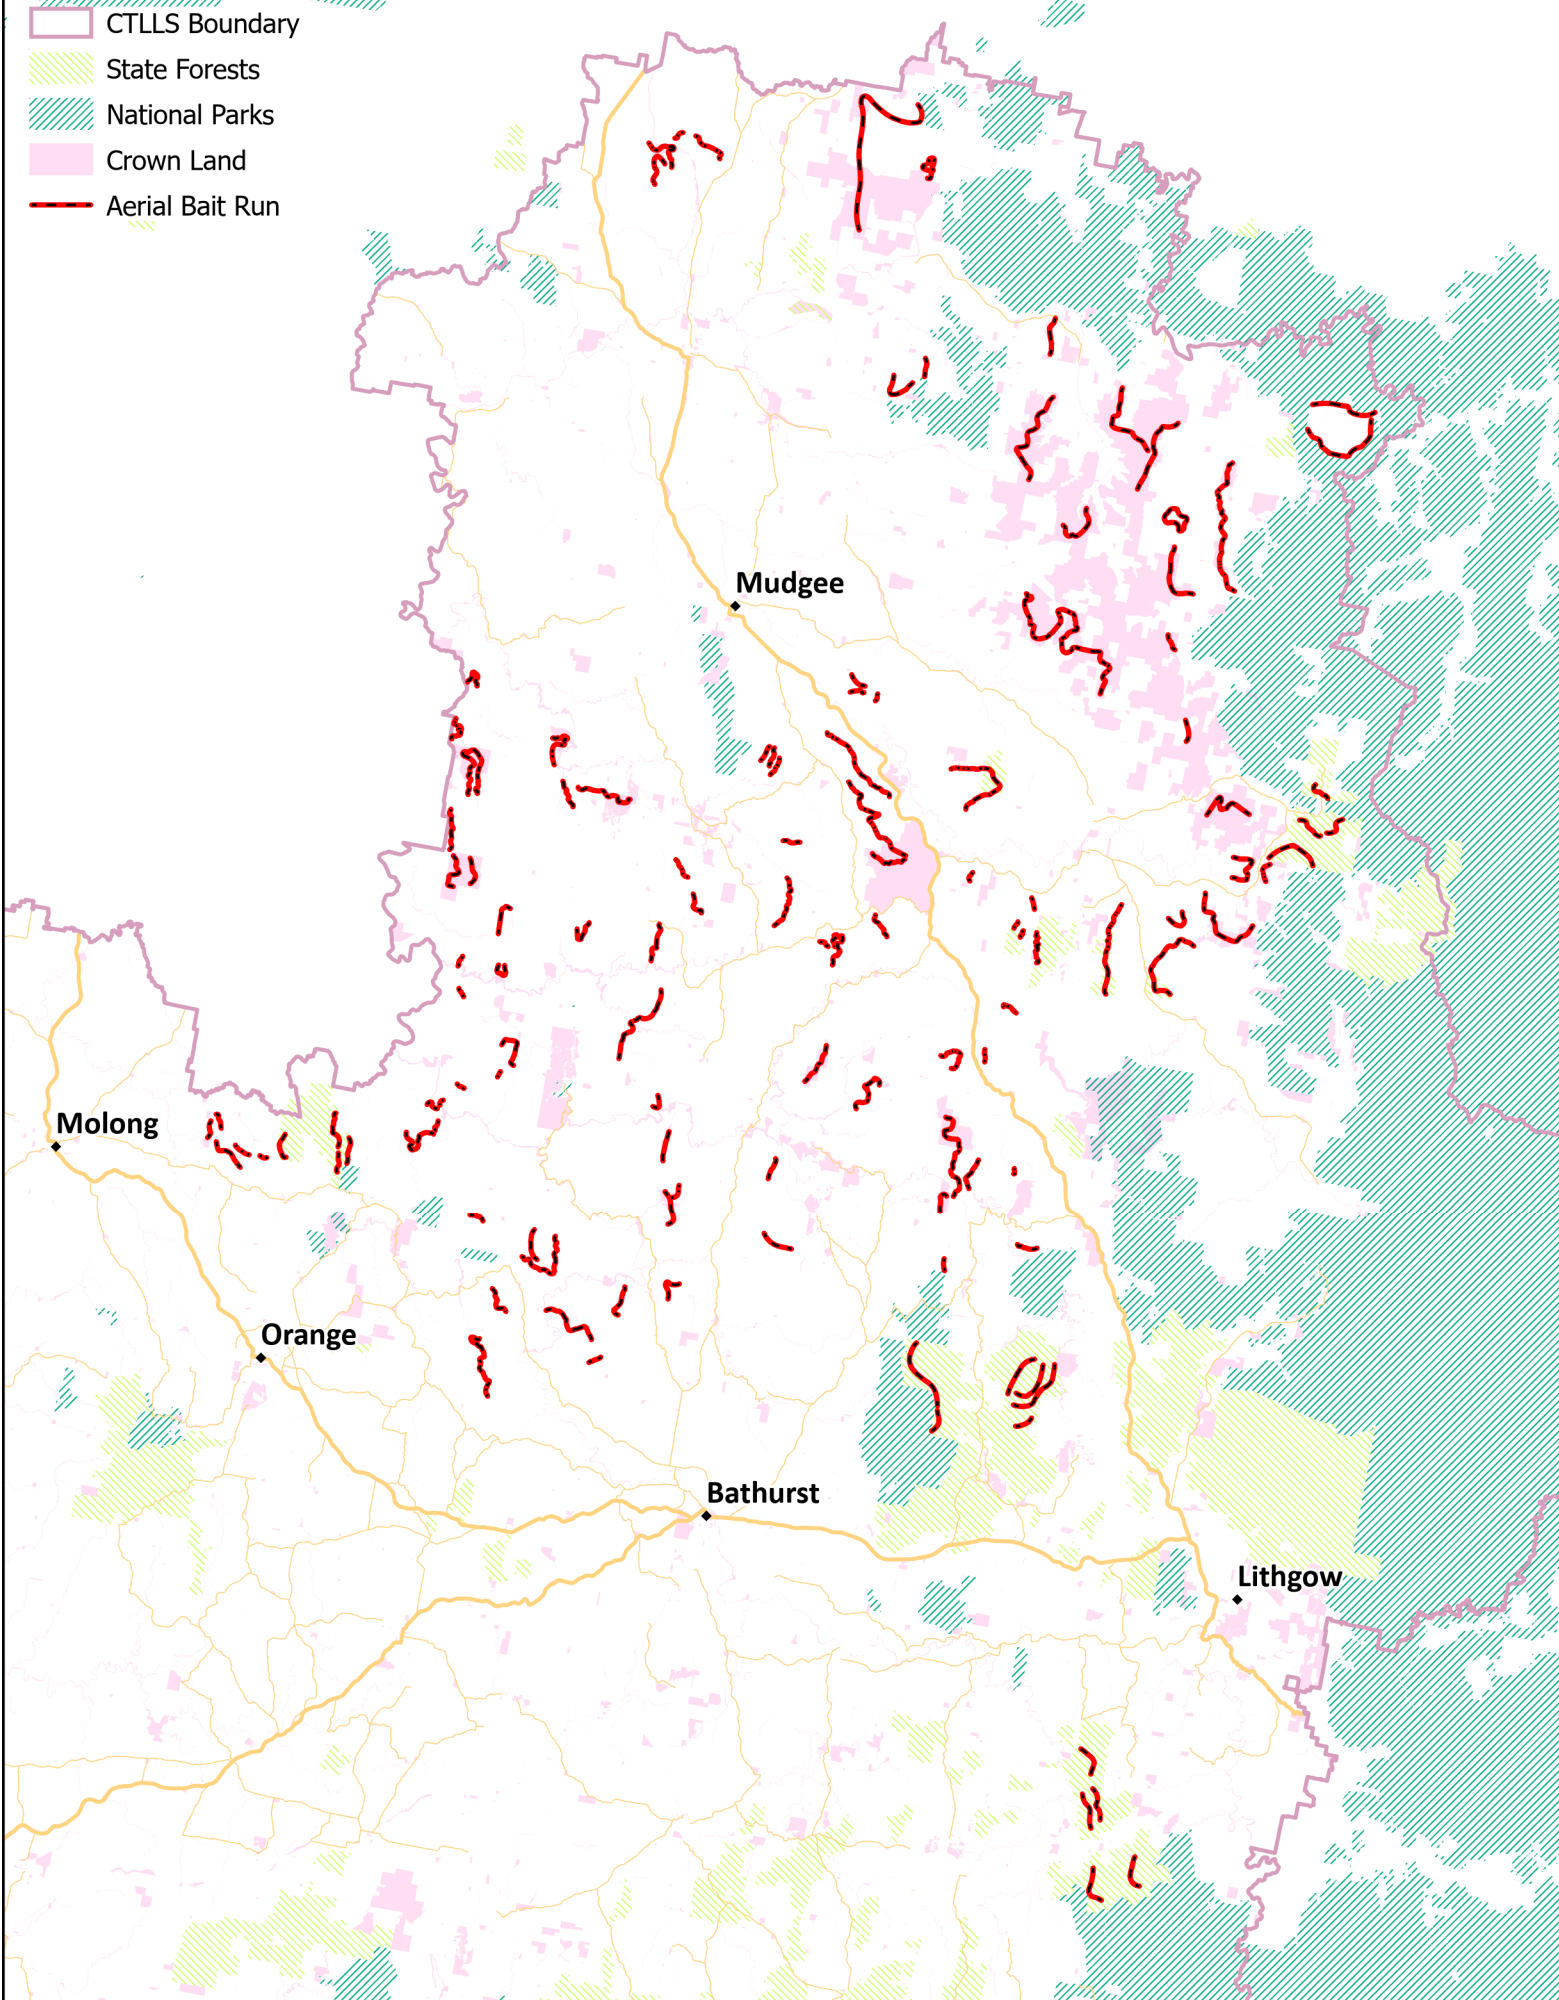

- CTLLS Boundary
- State Forests
- National Parks
- Crown Land
- Aerial Bait Run

Local Land Services

2021 Proposed Aerial Bait Lines Central Tablelands LLS Region