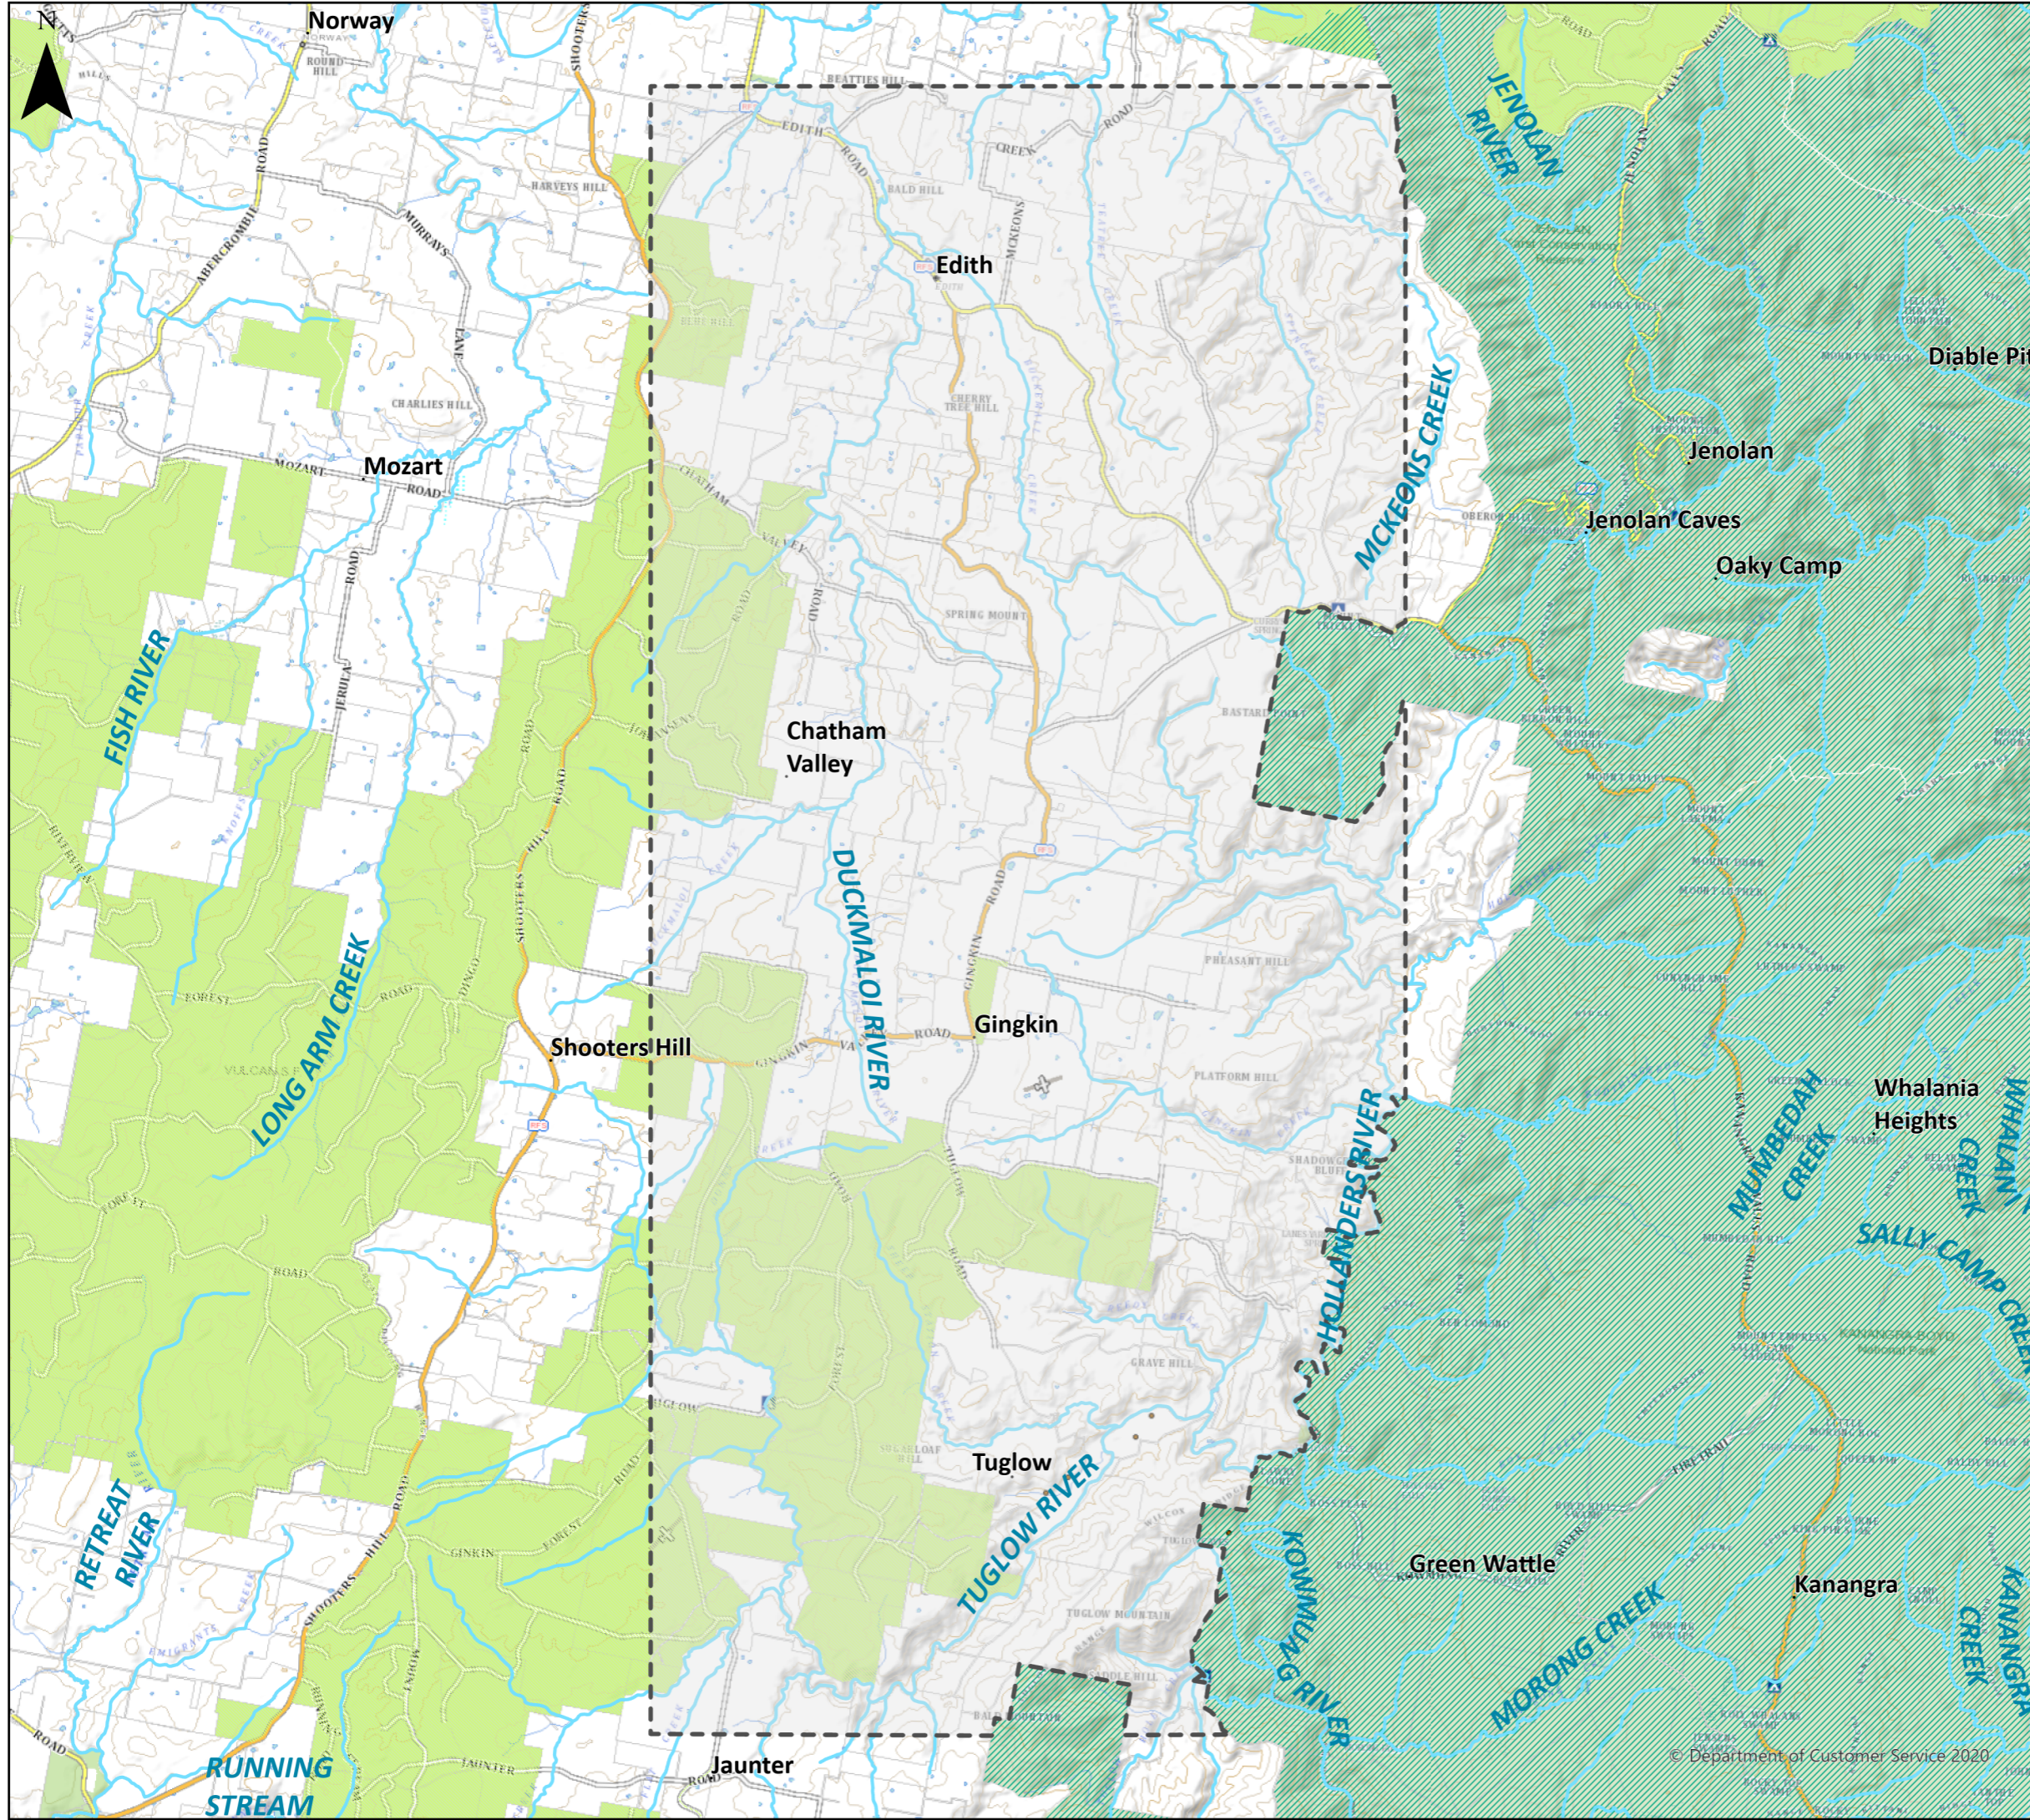

# CENTRAL TABLELANDS

## Thermal Aerial Survey 2021

Site Name: Shooters Hill (Resurvey)

-  National Parks
-  State Forests
-  Survey Areas

N

Kilometres