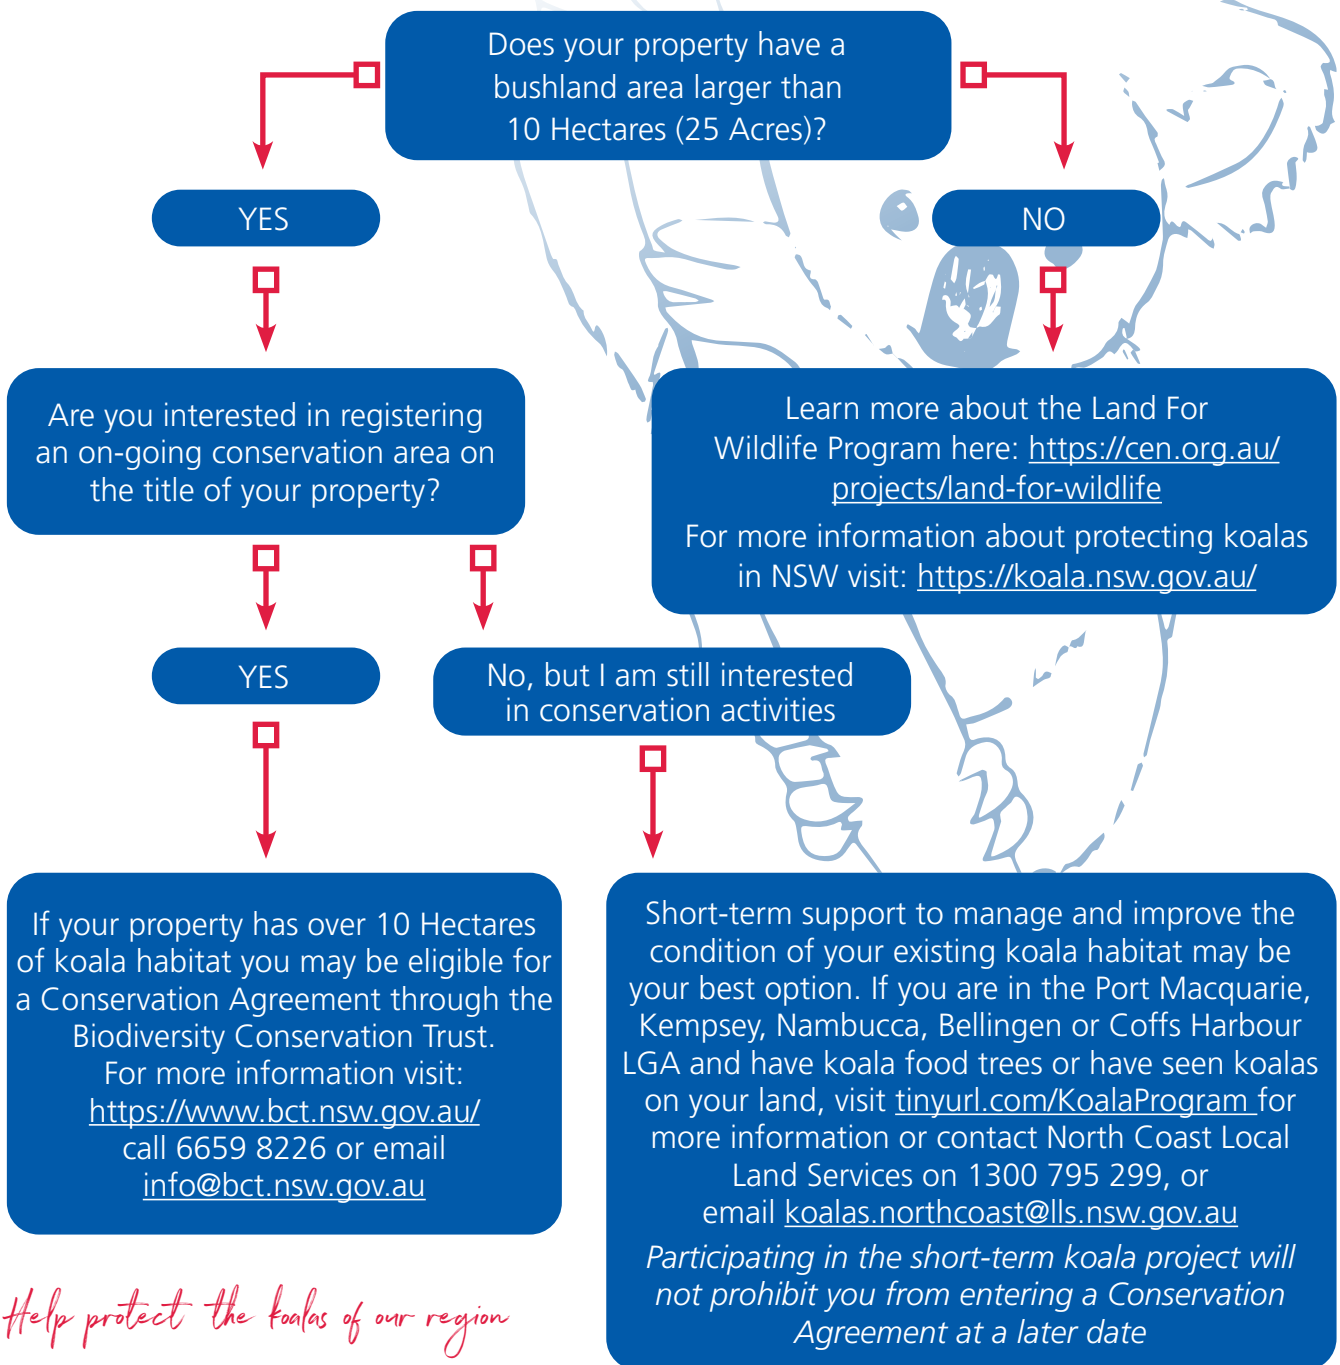

# Protecting Koalas of North Coast New South Wales

Are you interested in protecting koala habitat on your property through activities such as weed control, revegetation, and pest animal control?  
Do you need support, but don't know where to start?