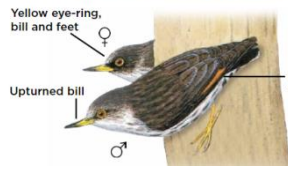

# 28 SIGNIFICANT WOODLAND BIRDS OF THE HUNTER REGION

**SWIFT PARROT 25cm**  
*Lathamus discolor*  
CRITICALLY ENDANGERED

**PAINTED HONEYEATER 15cm**  
*Grantiella picta*  
VULNERABLE

**REGENT HONEYEATER 24cm**  
*Anthochaera phrygia*  
CRITICALLY ENDANGERED

**BARKING OWL 44cm**  
*Ninox connivens*

**VARIED SITTELLA 11cm**  
*Daphoenositta chrysoptera*

**WHITE-BELLIED CUCKOO-SHRIKE 28cm**  
*Coracina papuensis*

**LITTLE LORIKEET 18cm**  
*Glossopsitta pusilla*