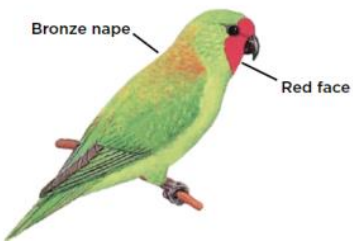

# 28 SIGNIFICANT WOODLAND BIRDS OF THE HUNTER REGION

**SWIFT PARROT 25cm**  
*Lathamus discolor*  
CRITICALLY ENDANGERED

**PAINTED HONEYEATER 15cm**  
*Grantiella picta*  
VULNERABLE

**REGENT HONEYEATER 24cm**  
*Anthochaera phrygia*  
CRITICALLY ENDANGERED

**BARKING OWL 44cm**  
*Ninox connivens*

**VARIED SITTELLA 11cm**  
*Daphoenositta chrysoptera*

**WHITE-BELLIED CUCKOO-SHRIKE 28cm**  
*Coracina papuensis*

**LITTLE LORIKEET 18cm**  
*Glossopsitta pusilla*

**BLACK-CHINNED HONEYEATER 16.5cm**  
*Melithreptus gularis*

**BLUE-FACED HONEYEATER 32.3cm**  
*Entomyzon cyanotis*

**DUSKY WOODSWALLOW 18cm**  
*Artamus cyanopterus*

**GREY-CROWNED BABBLER 29cm**  
*Pomatostomus temporalis*