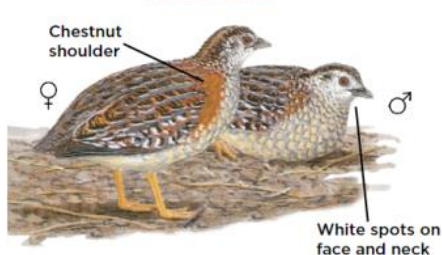

**JACKY WINTER 13cm**  
*Microeca fascians*

**CRESTED SHRIKE-TIT 19cm**  
*Falcunculus frontatus*

**SCARLET ROBIN 13cm**  
*Petroica boodang*

**HOODED ROBIN 16cm**  
*Melanodryas cucullata*

**DIAMOND FIRETAIL 12cm**  
*Stagonopleura guttata*

**TURQUOISE PARROT 22cm**  
*Neophema pulchella*

**FLAME ROBIN 14cm**  
*Petroica phoenicea*

**BROWN-HEADED HONEYEATER 14cm**  
*Melithreptus brevirostris*

**BROWN TREECREEPER 18cm**  
*Climacteris picumnus*

**WHITE-BROWED BABBLER 22cm**  
*Pomatostomus superciliosus*

**BUSH STONE-CURLEW 59cm**  
*Burhinus grallarius*

**SPECKLED WARBLER 12.5cm**  
*Chthonicola sagittata*

**CHESTNUT-RUMPED HEATHWREN 14cm**  
*Ulinia muscivora*

**PAINTED BUTTON-QUAIL 16cm**  
*Turnix varius*

**SPOTTED QUAIL-THRUSH 28cm**  
*Cinclosoma punctatum*

REPORT ALL SWIFT PARROT OR REGENT HONEYEATER SIGHTINGS TO BIRDLIFE-1800 621 056- Log general bird surveys on <https://birddata.birdlife.org.au/>