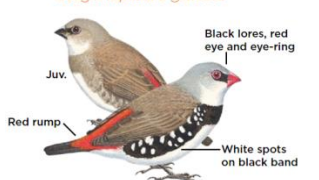

**BARKING OWL 44cm**  
*Ninox connivens*

**VARIED SITTELLA 11cm**  
*Daphoenositta chrysoptera*

**WHITE-BELLIED CUCKOO-SHRIKE 28cm**  
*Coracina papuensis*

**LITTLE LORIKEET 18cm**  
*Glossopsitta pusilla*

**BLACK-CHINNED HONEYEATER 16.5cm**  
*Melithreptus gularis*

**BLUE-FACED HONEYEATER 32.3cm**  
*Entomyzon cyanotis*

**DUSKY WOODSWALLOW 18cm**  
*Artamus cyanopterus*

**GREY-CROWNED BABBLER 29cm**  
*Pomatostomus temporalis*

**JACKY WINTER 13cm**  
*Microeca fascians*

**CRESTED SHRIKE-TIT 19cm**  
*Falcunculus frontatus*

**SCARLET ROBIN 13cm**  
*Petroica boodang*

**HOODED ROBIN 16cm**  
*Melanodryas cucullata*

**DIAMOND FIRETAIL 12cm**  
*Stagonopleura guttata*