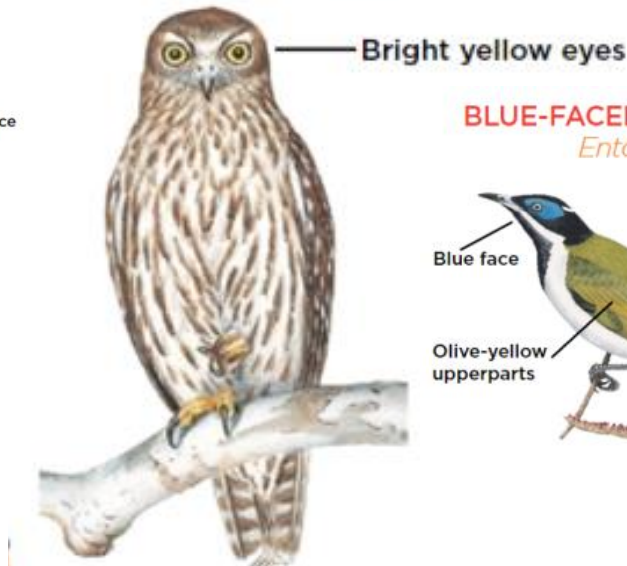

# 28 SIGNIFICANT WOODLAND BIRDS OF THE HUNTER REGION

**SWIFT PARROT 25cm**  
*Lathamus discolor*  
CRITICALLY ENDANGERED

**PAINTED HONEYEATER 15cm**  
*Grantiella picta*  
VULNERABLE

**REGENT HONEYEATER 24cm**  
*Anthochaera phrygia*  
CRITICALLY ENDANGERED

**BARKING OWL 44cm**  
*Ninox connivens*

**VARIED SITTELLA 11cm**  
*Daphoenositta chrysoptera*

**WHITE-BELLIED CUCKOO-SHRIKE 28cm**  
*Coracina papuensis*

**LITTLE LORIKEET 18cm**  
*Glossopsitta pusilla*

**BLACK-CHINNED HONEYEATER 16.5cm**  
*Melithreptus gularis*

**BLUE-FACED HONEYEATER 32.3cm**  
*Entomyzon cyanotis*

**DUSKY WOODSWALLOW 18cm**  
*Artamus cyanopterus*

**GREY-CROWNED BABBLER 29cm**  
*Pomatostomus temporalis*

**PAINTED BUTTON-QUAIL 16cm**  
*Turnix varius*

**SPOTTED QUAIL-THRUSH 28cm**  
*Cinclosoma punctatum*

REPORT ALL SWIFT PARROT OR REGENT HONEYEATER SIGHTINGS TO BIRDLIFE-1800 621 056- Log general bird surveys on <https://birddata.birdlife.org.au/>