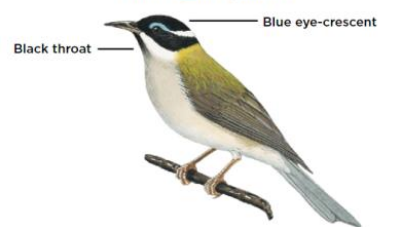

# 28 SIGNIFICANT WOODLAND BIRDS OF THE HUNTER REGION

**SWIFT PARROT 25cm**  
*Lathamus discolor*  
CRITICALLY ENDANGERED

**PAINTED HONEYEATER 15cm**  
*Grantiella picta*  
VULNERABLE

**REGENT HONEYEATER 24cm**  
*Anthochaera phrygia*  
CRITICALLY ENDANGERED

**BARKING OWL 44cm**  
*Ninox connivens*

**VARIED SITTELLA 11cm**  
*Daphoenositta chrysoptera*

**WHITE-BELLIED CUCKOO-SHRIKE 28cm**  
*Coracina papuensis*

**LITTLE LORIKEET 18cm**  
*Glossopsitta pusilla*

**BLACK-CHINNED HONEYEATER 16.5cm**  
*Melithreptus gularis*

**BLUE-FACED HONEYEATER 32.3cm**  
*Entomyzon cyanotis*

**DUSKY WOODSWALLOW 18cm**  
*Artamus cyanopterus*

**GREY-CROWNED BABBLER 29cm**  
*Pomatostomus temporalis*