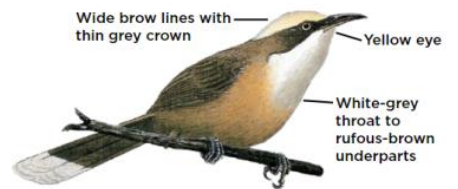

**BLACK-CHINNED HONEYEATER 16.5cm**  
*Melithreptus gularis*

**BLUE-FACED HONEYEATER 32.3cm**  
*Entomyzon cyanotis*

**DUSKY WOODSWALLOW 18cm**  
*Artamus cyanopterus*

**GREY-CROWNED BABBLER 29cm**  
*Pomatostomus temporalis*

**JACKY WINTER 13cm**  
*Microeca fascians*

**CRESTED SHRIKE-TIT 19cm**  
*Falcunculus frontatus*

**SCARLET ROBIN 13cm**  
*Petroica boodang*

**HOODED ROBIN 16cm**  
*Melanodryas cucullata*

**DIAMOND FIRETAIL 12cm**  
*Stagonopleura guttata*