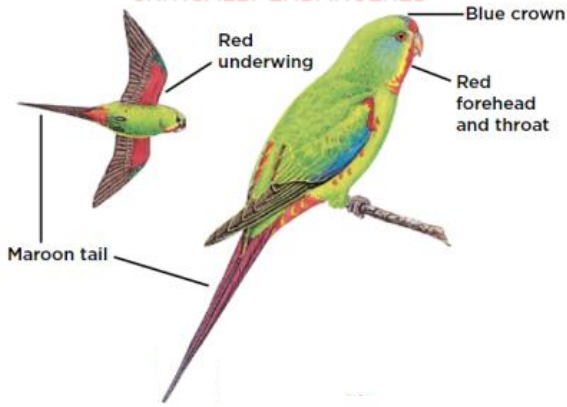

# 28 SIGNIFICANT WOODLAND BIRDS OF THE HUNTER REGION

**SWIFT PARROT 25cm**  
*Lathamus discolor*  
CRITICALLY ENDANGERED

**PAINTED HONEYEATER 15cm**  
*Grantiella picta*  
VULNERABLE

**REGENT HONEYEATER 24cm**  
*Anthochaera phrygia*  
CRITICALLY ENDANGERED

**BARKING OWL 44cm**  
*Ninox connivens*

**VARIED SITTELLA 11cm**  
*Daphoenositta chrysoptera*

**WHITE-BELLIED CUCKOO-SHRIKE 28cm**  
*Coracina papuensis*

**LITTLE LORIKEET 18cm**  
*Glossopsitta pusilla*

**BLACK-CHINNED HONEYEATER 16.5cm**  
*Melithreptus gularis*

**BLUE-FACED HONEYEATER 32.3cm**  
*Entomyzon cyanotis*

**DUSKY WOODSWALLOW 18cm**  
*Artamus cyanopterus*

**GREY-CROWNED BABBLER 29cm**  
*Pomatostomus temporalis*