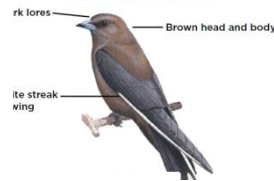

# 28 SIGNIFICANT WOODLAND BIRDS OF THE HUNTER REGION

**SWIFT PARROT 25cm**  
*Lathamus discolor*  
CRITICALLY ENDANGERED

**PAINTED HONEYEATER 15cm**  
*Grantiella picta*  
VULNERABLE

**REGENT HONEYEATER 24cm**  
*Anthochaera phrygia*  
CRITICALLY ENDANGERED

**BARKING OWL 44cm**  
*Ninox connivens*

**VARIED SITTELLA 11cm**  
*Daphoenositta chrysoptera*

**WHITE-BELLIED CUCKOO-SHRIKE 28cm**  
*Coracina papuensis*

**LITTLE LORIKEET 18cm**  
*Glossopsitta pusilla*

**BLACK-CHINNED HONEYEATER 16.5cm**  
*Melithreptus gularis*

**BLUE-FACED HONEYEATER 32.3cm**  
*Entomyzon cyanotis*

**DUSKY WOODSWALLOW 18cm**  
*Artamus cyanopterus*

**GREY-CROWNED BABBLER 29cm**  
*Pomatostomus temporalis*