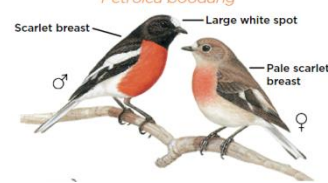

**BARKING OWL 44cm**  
*Ninox connivens*

**VARIED SITTELLA 11cm**  
*Daphoenositta chrysoptera*

**WHITE-BELLIED CUCKOO-SHRIKE 28cm**  
*Coracina papuensis*

**LITTLE LORIKEET 18cm**  
*Glossopsitta pusilla*

**BLACK-CHINNED HONEYEATER 16.5cm**  
*Melithreptus gularis*

**BLUE-FACED HONEYEATER 32.3cm**  
*Entomyzon cyanotis*

**DUSKY WOODSWALLOW 18cm**  
*Artamus cyanopterus*

**GREY-CROWNED BABBLER 29cm**  
*Pomatostomus temporalis*

**JACKY WINTER 13cm**  
*Microeca fascians*

**CRESTED SHRIKE-TIT 19cm**  
*Falcunculus frontatus*

**SCARLET ROBIN 13cm**  
*Petroica boodang*

**HOODED ROBIN 16cm**  
*Melanodryas cucullata*

**DIAMOND FIRETAIL 12cm**  
*Stagonopleura guttata*