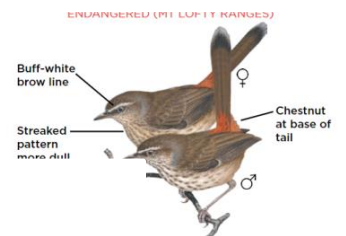

**WHITE-BROWED BABBLER 22cm**  
*Pomatostomus superciliosus*

**BUSH STONE-CURLEW 59cm**  
*Burhinus grallarius*

**SPECKLED WARBLER 12.5cm**  
*Chthonicola sagittata*

**CHESTNUT-RUMPED HEATHWREN 14cm**  
*Ulinia muscivora*

**PAINTED BUTTON-QUAIL 16cm**  
*Turnix varius*

**SPOTTED QUAIL-THRUSH 28cm**  
*Cinclosoma punctatum*

REPORT ALL SWIFT PARROT OR REGENT HONEYEATER SIGHTINGS TO BIRDLIFE-1800 621 056- Log general bird surveys on <https://birddata.birdlife.org.au/>