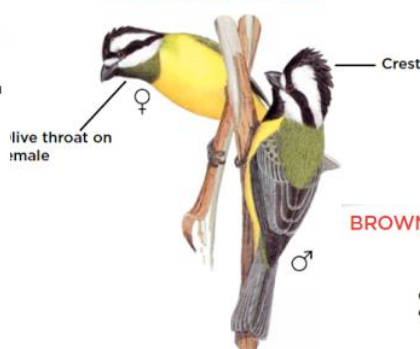

# 28 SIGNIFICANT WOODLAND BIRDS OF THE HUNTER REGION

**SWIFT PARROT 25cm**  
*Lathamus discolor*  
CRITICALLY ENDANGERED

**PAINTED HONEYEATER 15cm**  
*Grantiella picta*  
VULNERABLE

**REGENT HONEYEATER 24cm**  
*Anthochaera phrygia*  
CRITICALLY ENDANGERED

**BARKING OWL 44cm**  
*Ninox connivens*

**VARIED SITTELLA 11cm**  
*Daphoenositta chrysoptera*

**WHITE-BELLIED CUCKOO-SHRIKE 28cm**  
*Coracina papuensis*

**LITTLE LORIKEET 18cm**  
*Glossopsitta pusilla*

**BLACK-CHINNED HONEYEATER 16.5cm**  
*Melithreptus gularis*

**BLUE-FACED HONEYEATER 32.3cm**  
*Entomyzon cyanotis*

**DUSKY WOODSWALLOW 18cm**  
*Artamus cyanopterus*

**GREY-CROWNED BABBLER 29cm**  
*Pomatostomus temporalis*

**JACKY WINTER 13cm**  
*Microeca fascians*

**CRESTED SHRIKE-TIT 19cm**  
*Falcunculus frontatus*

**SCARLET ROBIN 13cm**  
*Petroica boodang*

**HOODED ROBIN 16cm**  
*Melanodryas cucullata*

**DIAMOND FIRETAIL 12cm**  
*Stagonopleura guttata*