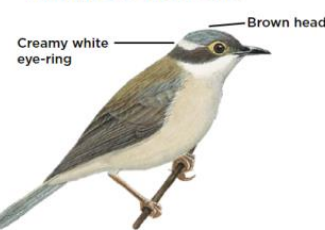

BROWN-HEADED HONEYEATER 14cm
Melithreptus brevirostris