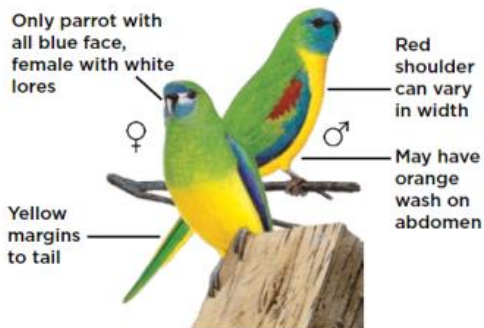

**BARKING OWL 44cm**  
*Ninox connivens*

**VARIED SITTELLA 11cm**  
*Daphoenositta chrysoptera*

**WHITE-BELLIED CUCKOO-SHRIKE 28cm**  
*Coracina papuensis*

**LITTLE LORIKEET 18cm**  
*Glossopsitta pusilla*

**BLACK-CHINNED HONEYEATER 16.5cm**  
*Melithreptus gularis*

**BLUE-FACED HONEYEATER 32.3cm**  
*Entomyzon cyanotis*

**DUSKY WOODSWALLOW 18cm**  
*Artamus cyanopterus*

**GREY-CROWNED BABBLER 29cm**  
*Pomatostomus temporalis*

**JACKY WINTER 13cm**  
*Microeca fascians*

**CRESTED SHRIKE-TIT 19cm**  
*Falcunculus frontatus*

**SCARLET ROBIN 13cm**  
*Petroica boodang*

**HOODED ROBIN 16cm**  
*Melanodryas cucullata*

**DIAMOND FIRETAIL 12cm**  
*Stagonopleura guttata*

**TURQUOISE PARROT 22cm**  
*Neophema pulchella*

**FLAME ROBIN 14cm**  
*Petroica phoenicea*

**BROWN-HEADED HONEYEATER 14cm**  
*Melithreptus brevirostris*

**BROWN TREECREEPER 18cm**  
*Climacteris picumnus*