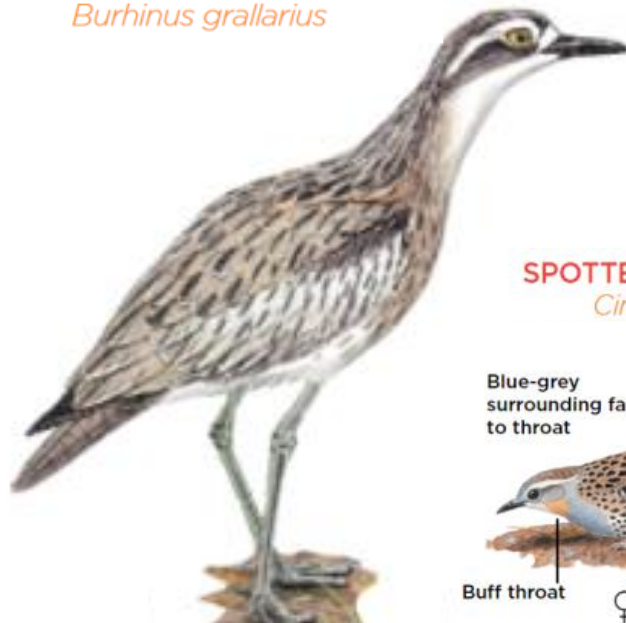

# 28 SIGNIFICANT WOODLAND BIRDS OF THE HUNTER REGION

**SWIFT PARROT 25cm**  
*Lathamus discolor*  
CRITICALLY ENDANGERED

**PAINTED HONEYEATER 15cm**  
*Grantiella picta*  
VULNERABLE

**REGENT HONEYEATER 24cm**  
*Anthochaera phrygia*  
CRITICALLY ENDANGERED

**JACKY WINTER 13cm**  
*Microeca fascians*

**CRESTED SHRIKE-TIT 19cm**  
*Falcunculus frontatus*

**SCARLET ROBIN 13cm**  
*Petroica boodang*

**HOODED ROBIN 16cm**  
*Melanodryas cucullata*

**DIAMOND FIRETAIL 12cm**  
*Stagonopleura guttata*

**TURQUOISE PARROT 22cm**  
*Neophema pulchella*

**FLAME ROBIN 14cm**  
*Petroica phoenicea*

**BROWN-HEADED HONEYEATER 14cm**  
*Melithreptus brevirostris*

**BROWN TREECREEPER 18cm**  
*Climacteris picumnus*

**WHITE-BROWED BABBLER 22cm**  
*Pomatostomus superciliosus*

**BUSH STONE-CURLEW 59cm**  
*Burhinus grallarius*

**SPECKLED WARBLER 12.5cm**  
*Chthonicola sagittata*

**CHESTNUT-RUMPED HEATHWREN 14cm**  
*Ulinia muscivora*