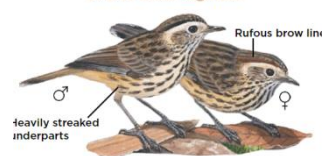

**JACKY WINTER 13cm**  
*Microeca fascians*

**CRESTED SHRIKE-TIT 19cm**  
*Falcunculus frontatus*

**SCARLET ROBIN 13cm**  
*Petroica boodang*

**HOODED ROBIN 16cm**  
*Melanodryas cucullata*

**DIAMOND FIRETAIL 12cm**  
*Stagonopleura guttata*

**TURQUOISE PARROT 22cm**  
*Neophema pulchella*

**FLAME ROBIN 14cm**  
*Petroica phoenicea*

**BROWN-HEADED HONEYEATER 14cm**  
*Melithreptus brevirostris*

**BROWN TREECREEPER 18cm**  
*Climacteris picumnus*

**WHITE-BROWED BABBLER 22cm**  
*Pomatostomus superciliosus*

**BUSH STONE-CURLEW 59cm**  
*Burhinus grallarius*

**SPECKLED WARBLER 12.5cm**  
*Chthonicola sagittata*

**CHESTNUT-RUMPED HEATHWREN 14cm**  
*Ulinia muscivora*