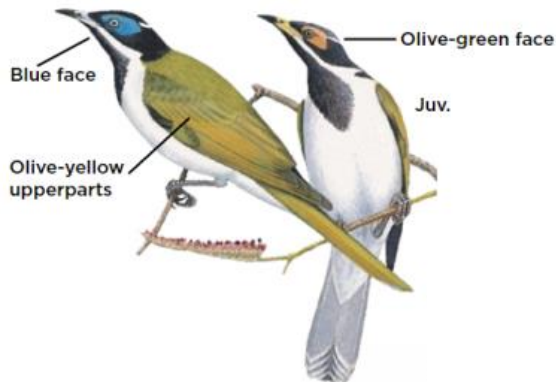

# 28 SIGNIFICANT WOODLAND BIRDS OF THE HUNTER REGION

**SWIFT PARROT 25cm**  
*Lathamus discolor*  
CRITICALLY ENDANGERED

**PAINTED HONEYEATER 15cm**  
*Grantiella picta*  
VULNERABLE

**REGENT HONEYEATER 24cm**  
*Anthochaera phrygia*  
CRITICALLY ENDANGERED

**BARKING OWL 44cm**  
*Ninox connivens*

**VARIED SITTELLA 11cm**  
*Daphoenositta chrysoptera*

**WHITE-BELLIED CUCKOO-SHRIKE 28cm**  
*Coracina papuensis*

**LITTLE LORIKEET 18cm**  
*Glossopsitta pusilla*

**BLACK-CHINNED HONEYEATER 16.5cm**  
*Melithreptus gularis*

**BLUE-FACED HONEYEATER 32.3cm**  
*Entomyzon cyanotis*

**DUSKY WOODSWALLOW 18cm**  
*Artamus cyanopterus*

**GREY-CROWNED BABBLER 29cm**  
*Pomatostomus temporalis*

**JACKY WINTER 13cm**  
*Microeca fascians*

**CRESTED SHRIKE-TIT 19cm**  
*Falcunculus frontatus*

**SCARLET ROBIN 13cm**  
*Petroica boodang*

**HOODED ROBIN 16cm**  
*Melanodryas cucullata*

**DIAMOND FIRETAIL 12cm**  
*Stagonopleura guttata*