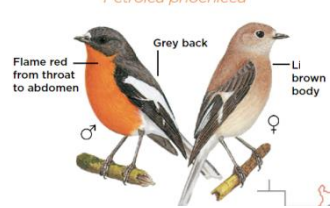

FLAME ROBIN 14cm
Petroica phoenicea