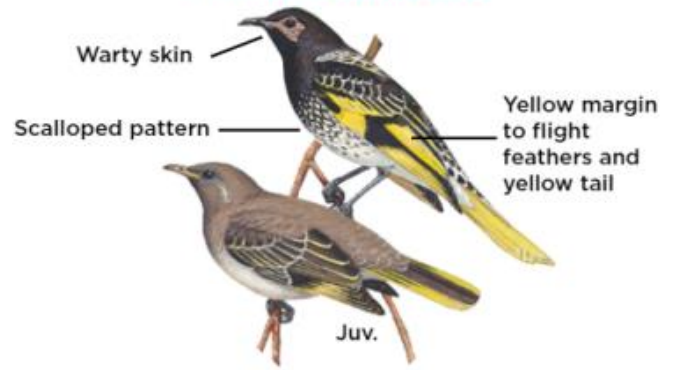

# 28 SIGNIFICANT WOODLAND BIRDS OF THE HUNTER REGION

**SWIFT PARROT 25cm**  
*Lathamus discolor*  
CRITICALLY ENDANGERED

**PAINTED HONEYEATER 15cm**  
*Grantiella picta*  
VULNERABLE

**REGENT HONEYEATER 24cm**  
*Anthochaera phrygia*  
CRITICALLY ENDANGERED

**BARKING OWL 44cm**  
*Ninox connivens*

**VARIED SITTELLA 11cm**  
*Daphoenositta chrysoptera*

**WHITE-BELLIED CUCKOO-SHRIKE 28cm**  
*Coracina papuensis*

**LITTLE LORIKEET 18cm**  
*Glossopsitta pusilla*