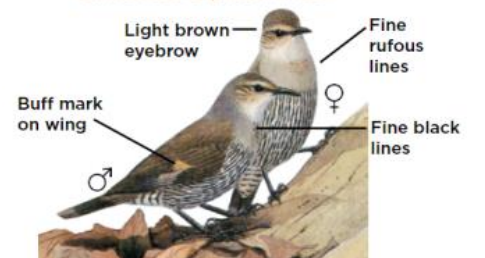

**JACKY WINTER 13cm**  
*Microeca fascians*

**CRESTED SHRIKE-TIT 19cm**  
*Falcunculus frontatus*

**SCARLET ROBIN 13cm**  
*Petroica boodang*

**HOODED ROBIN 16cm**  
*Melanodryas cucullata*

**DIAMOND FIRETAIL 12cm**  
*Stagonopleura guttata*

**TURQUOISE PARROT 22cm**  
*Neophema pulchella*

**FLAME ROBIN 14cm**  
*Petroica phoenicea*

**BROWN-HEADED HONEYEATER 14cm**  
*Melithreptus brevirostris*

**BROWN TREECREEPER 18cm**  
*Climacteris picumnus*

**WHITE-BROWED BABBLER 22cm**  
*Pomatostomus superciliosus*

**BUSH STONE-CURLEW 59cm**  
*Burhinus grallarius*

**SPECKLED WARBLER 12.5cm**  
*Chthonicola sagittata*

**CHESTNUT-RUMPED HEATHWREN 14cm**  
*Ulinia muscivora*